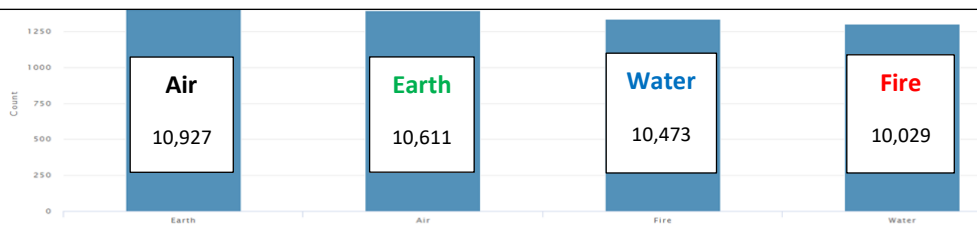

Class 5/6B – 93%

Class 5/6K – 92%

Class 5/6N – 92%

Total attendance for this term is: 93%

Well done to class 3/4CS for **95% attendance this term.**

HOUSE POINTS – THIS TERM'S WINNERS ARE: AIR

Bromley Hills School Newsletter